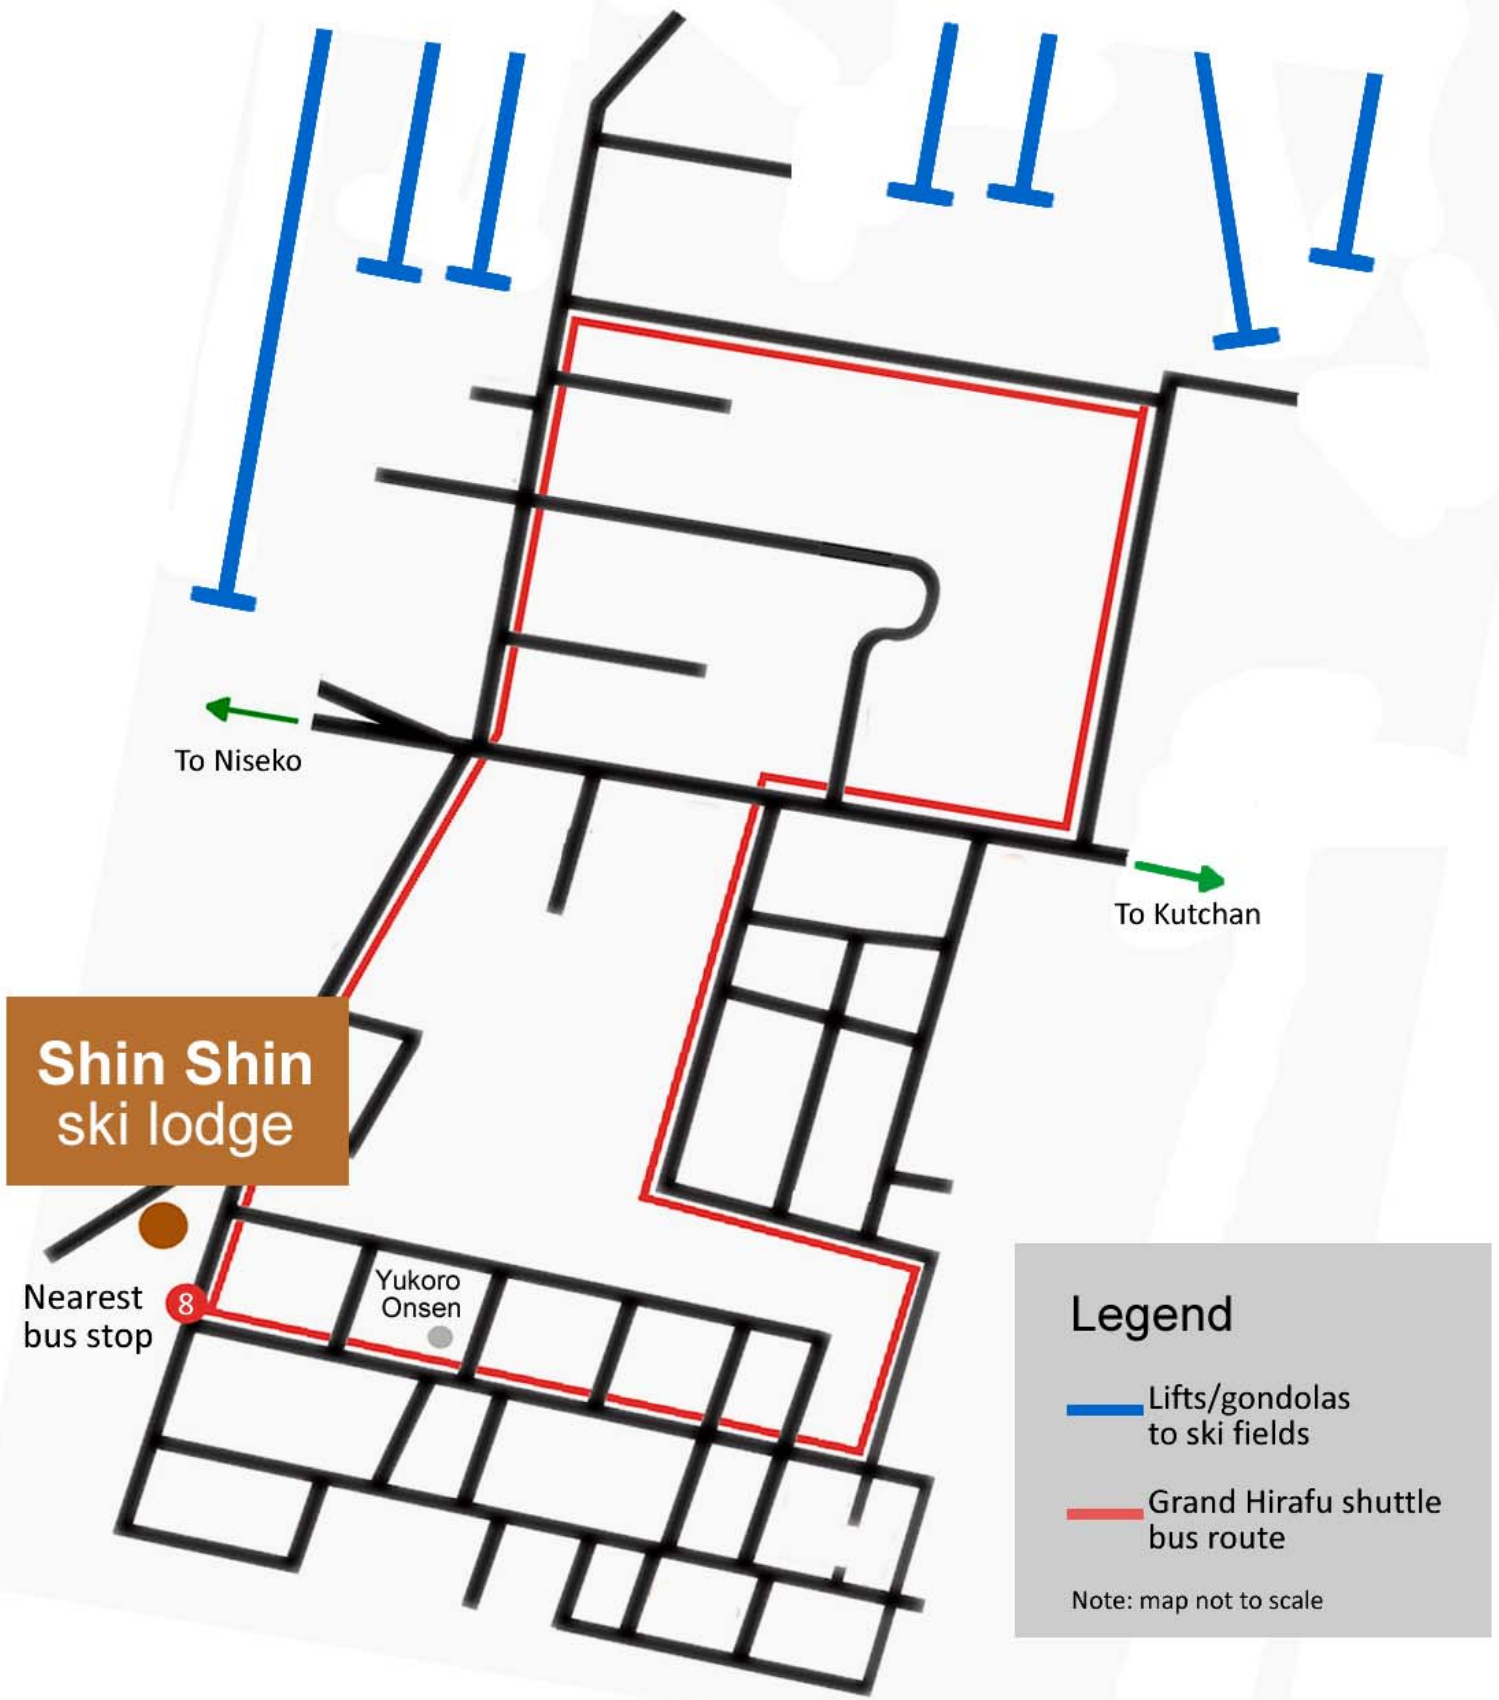

Map of Hirafu village

Shin Shin
ski lodge

Nearest
bus stop

8

Yukoro
Onsen

To Niseko

To Kutchan

Legend

 Lifts/gondolas
to ski fields

 Grand Hirafu shuttle
bus route

Note: map not to scale